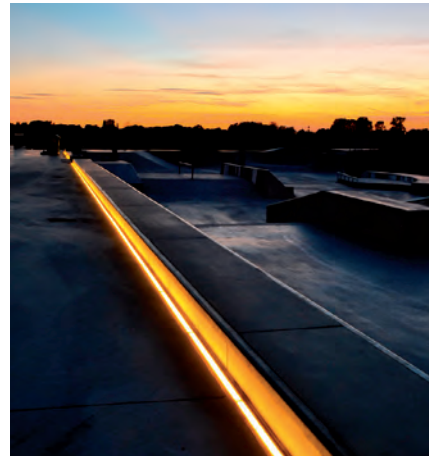

*Prague, Czech Republic*

■ SLOT CHANNEL | XtraDrain

*NOGOMETNA ZVEZA SLOVENIJE*  
*Ljubljana, Slovenia*

■ SLOT CHANNEL | Multiline

*Line Drainage with Lighting*

*“Light is a symbol  
of life and joy.”*

Honoré de Balzac